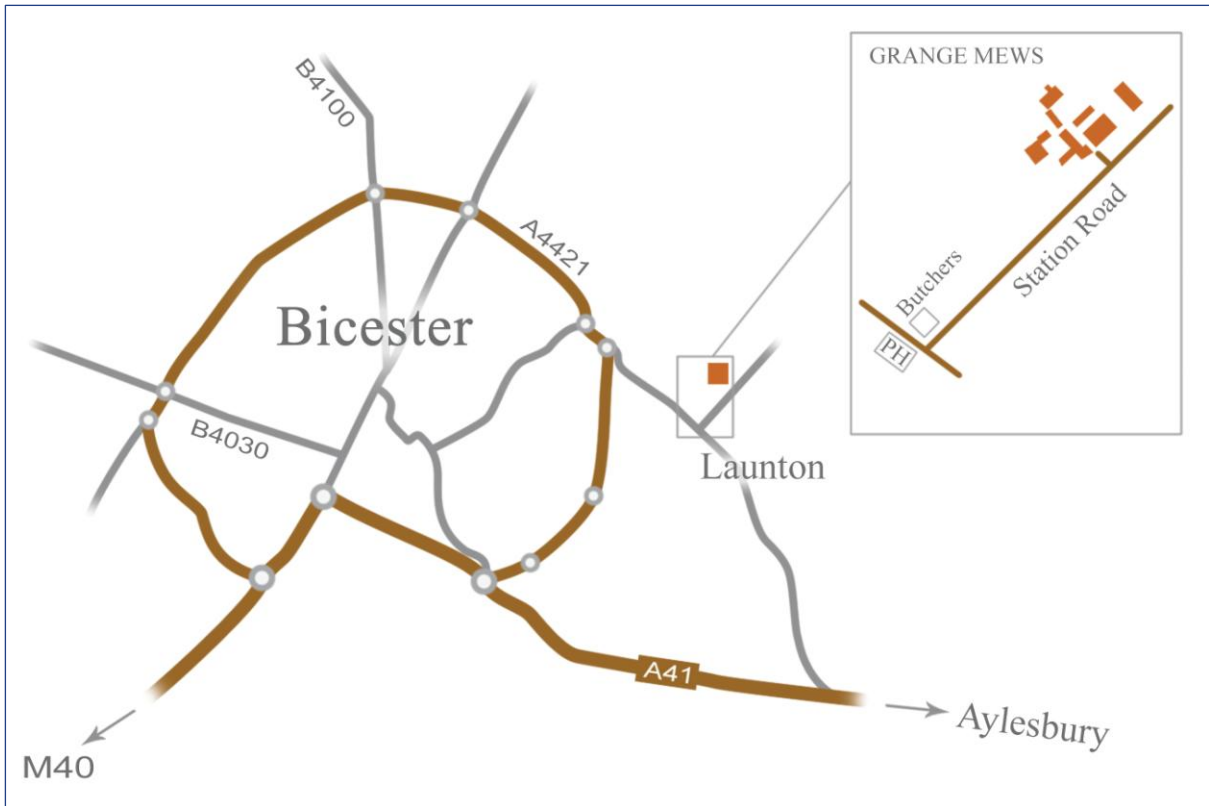

## How to find us:

### The Hummingbird Centre

Grange Courtyard  
Station Road,  
Launton  
Bicester  
OX26 5DX

**By Bus:** From central Bicester bus S5

**By Car:** Take the Bicester ring road, and follow the signs to Launton. Go through Launton village and turn left at the crossroads by the pub. We are 600m along the road on the left.